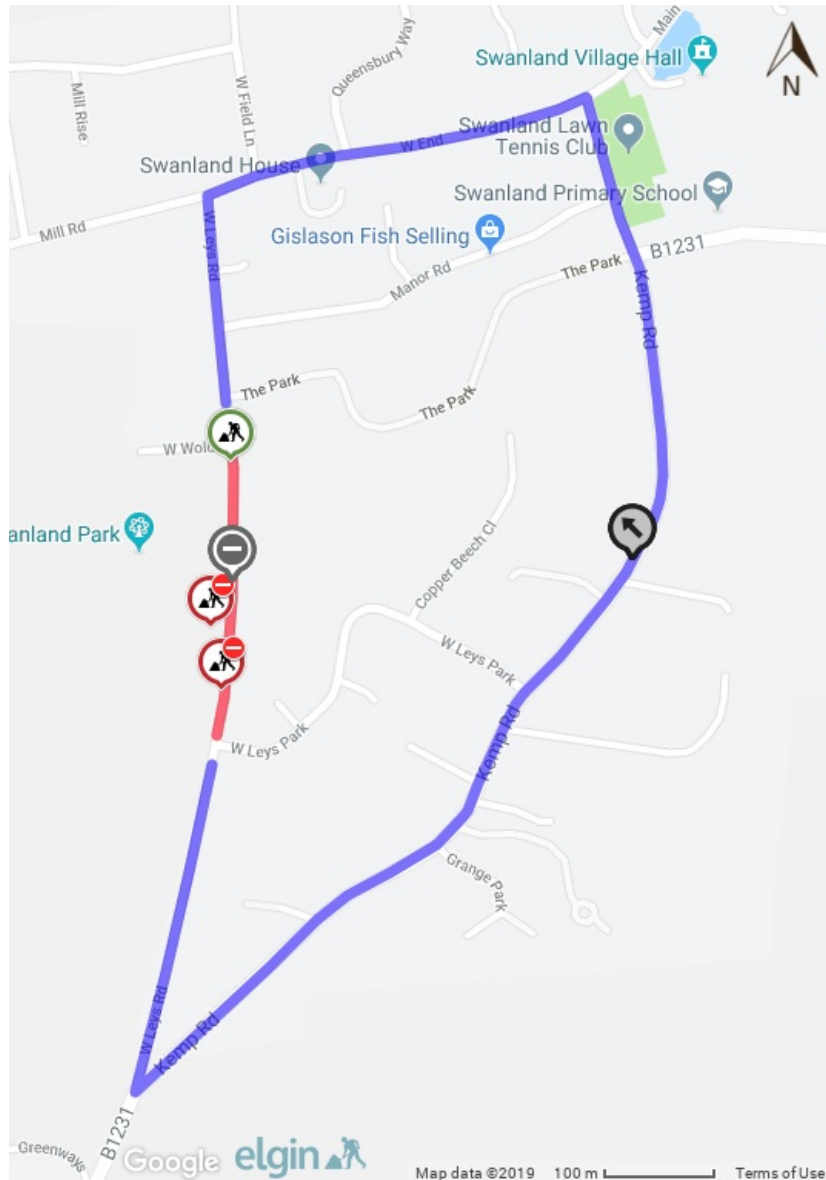

PROPOSED PLAN OF WORKS AND ASSOCIATED DIVERSION

Site : West Leys Road Swanland **Plan Number:** 114748071 **Dates:** 28th October 2019 **Drawn by:** Angela Bostwick

Map data © [Google Terms of Use](#)